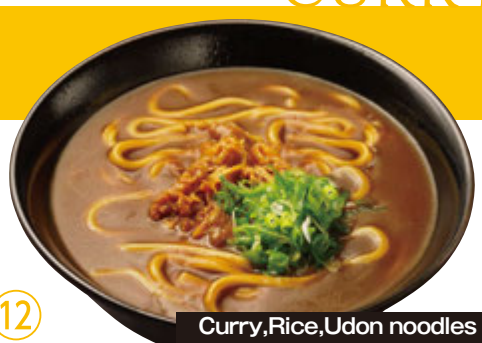

Curry, Rice, Udon noodles

⑫
Gohan Iri Curry Udon ..... ¥1,080 (plus tax)
※ There is rice under the udon in the dish.

CURRY