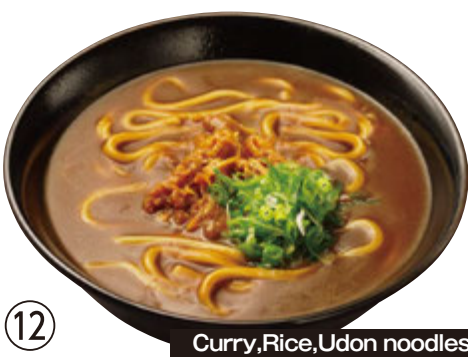

⑫ Curry, Rice, Udon noodles

Gohan Iri Curry Udon ..... ¥1,080 (plus tax)

※ There is rice under the udon in the dish.