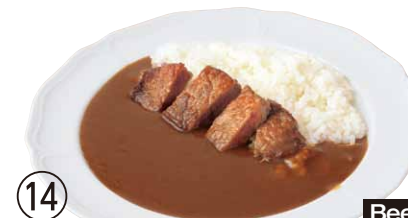

14 **Beef**
Gyu Steak Curry
<Medium spicy> ..... ¥1,080 (plus tax)
※ Cow steak has soft processing