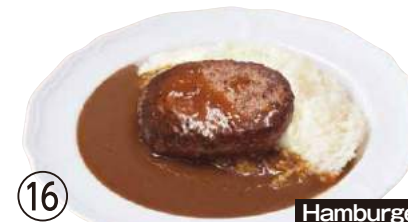

⑱ **Beef**
Double Gyu Steak Curry
<Medium spicy>¥1,380 (plus tax)
※ Cow steak has soft processing

⑲ **Beef**
Gyu Nikomi Curry
<Medium spicy>¥780 (plus tax)

⑲ **Beef**
Gyu Steak Curry
<Medium spicy>¥980 (plus tax)
※ Cow steak has soft processing

⑲ **Vegetables**
Yasai Curry
<Medium spicy>¥780 (plus tax)

⑲ **Hamburger**
Hamburger Curry
<Medium spicy>¥980 (plus tax)

⑲ **Cheese**
Cheese Curry
<Medium spicy>¥680 (plus tax)

Curry will be handled only at Pizza Little Party Sumiyoshikoen-ten, Tadera-ten, Kawachinagano-ten, Kujo-ten.